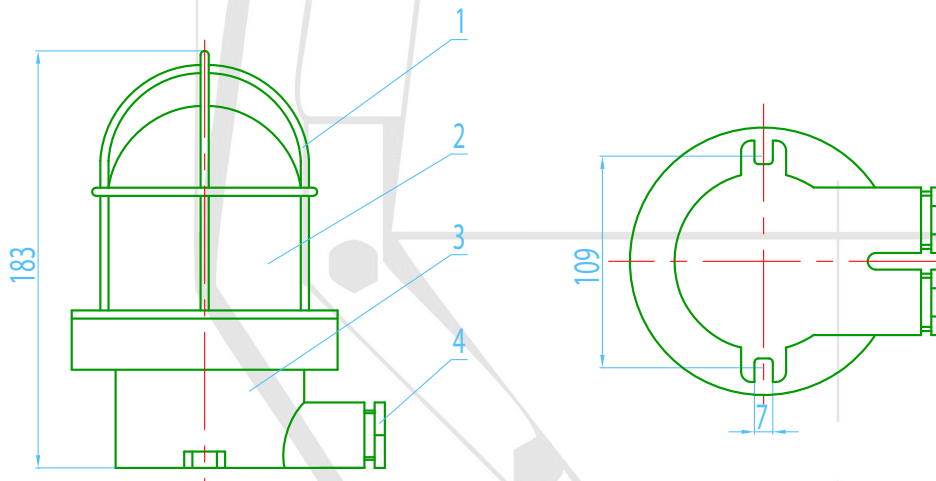

E6

- Bulls-eye
- Application: wet places on deck,
- Sidewalk in ships etc.
- Protection degree: IP 56
- Housing: brass
- Diffuser: safety glass
- Lamp base: E27/B22
- Light sources (not included):
- Incandescent all purpose lamp max60 W

1 x 60 Watt 230 Volt 50/60 Hz E27 1,8 kg

1 x 60 Watt 230 Volt 50/60 Hz B22 1,8 kg